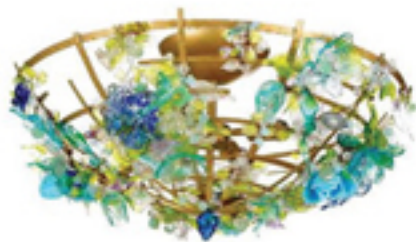

Present Time, \$50

Momo Panache, \$14 to \$15

Company C, \$90

Ercole Home, \$1,699

Dorian Webb, \$3,575

Red Egg, \$3,000, 5x8

Arteflorum, \$27

Novica, \$39 to \$49, set of four